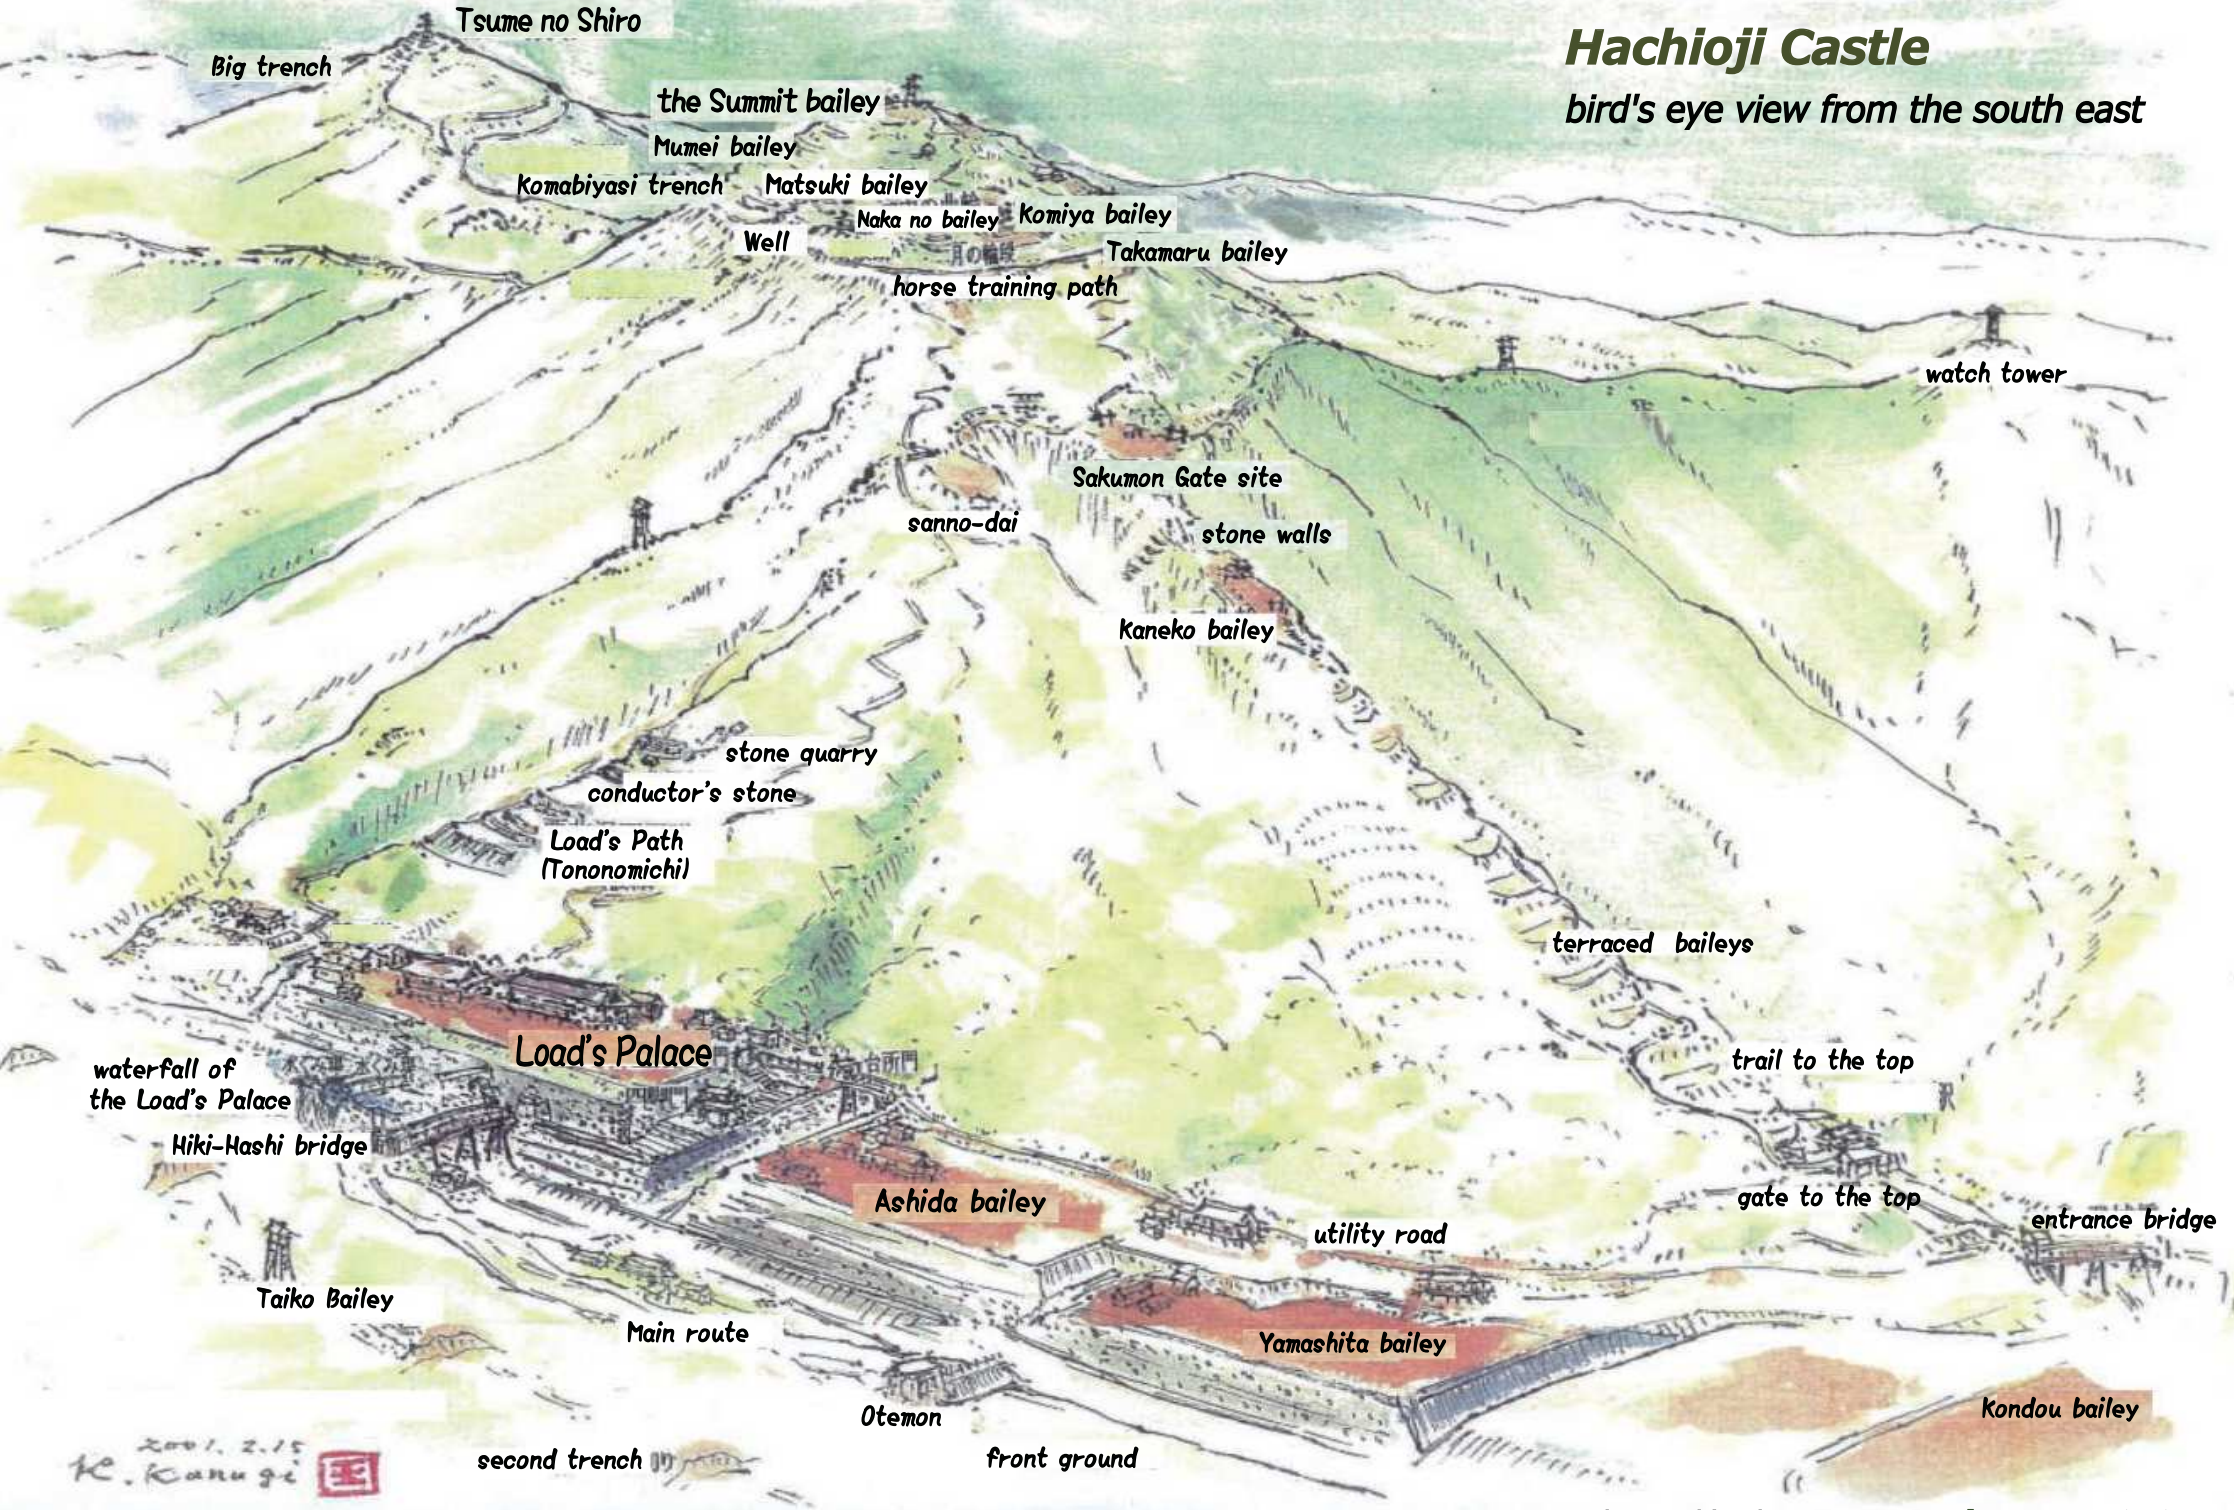

Hachioji Castle

bird's eye view from the south east

illustrated by Kunio Kunugi

plate making by Fuma Project 2013/10/24